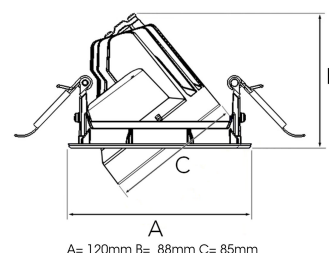

Technical specification

Product Code	315-02041130062
Colour	Black
Control	On/off
CRI light colour	930 (BBBL)
Delivered lumen output lm	1266
Driver	Stand alone, included
EEL	E
Light distribution	Flood
Lightsource	LED COB
Mains input voltage	220-240 V
Measurements A	120
Measurements B	88
Measurements C	85
Mounting	Recessed
Position	360°/40°
Lifetime	L80 B10, 50.000h
Protection	IP 20, class III
Sawing instructions diameter	112
Start Time	Instant
System power W	9,3
Unit	mm
Weight	0.45

A= 120mm B= 88mm C= 85mm

Spot	Medium	Flood	Wide Flood
16°	28°	40°	65°
m	m	m	m
ø	ø	ø	ø
1.0	1.0	1.0	1.0
0.28	0.50	0.73	1.28
2.0	1.00	1.46	2.56
3.0	1.51	2.18	3.84

112mm