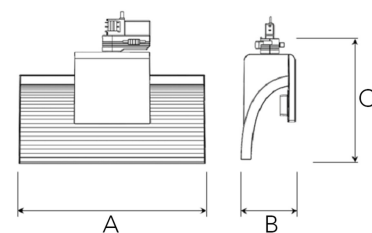

# EXO SINGLE 4000, 930 (BBBL), TILTABLE, FLOOD, GREY

ITAB

- ✓ Pure and minimalistic design
- ✓ From low to high lumens
- ✓ Very easy to adjust and flexible spacing
- ✓ Symmetrical and asymmetrical light distribution in the same design
- ✓ Available in white, black and grey.

## TECHNICAL SPECIFICATION

Product Code	311-575-30
Colour	Grey
Control	On/off
CRI light colour	930 (BBBL)
Delivered lumen output lm	3800
Driver	Built in
EEL	E
Light distribution	Tilttable, Flood
Lightsource	LED COB
Mains input voltage	220-240 V
Measurements A	300
Measurements B	93
Measurements C	207
Mounting	Track
Position	360°
Lifetime	L80 B10, 50.000h
Protection	IP 20, class I
Start Time	Instant
System power W	38
Unit	mm
Weight	0.85

A= 300mm, B= 93mm, C= 207mm