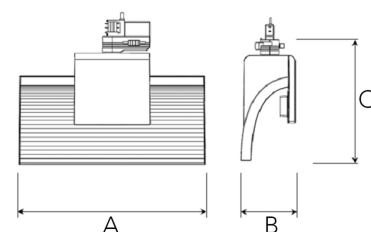

# EXO SINGLE 5000, 840, FLOOD, BLACK

ITAB

- ✓ Pure and minimalistic design
- ✓ From low to high lumens
- ✓ Very easy to adjust and flexible spacing
- ✓ Symmetrical and asymmetrical light distribution in the same design
- ✓ Available in white, black and grey.

## TECHNICAL SPECIFICATION

Product Code	311-702-20
Colour	Black
Control	On/off
CRI light colour	840
Delivered lumen output lm	4600
Driver	Built in
EEL	D
Light distribution	Flood
Lightsource	LED COB
Mains input voltage	220-240 V
Measurements A	300
Measurements B	93
Measurements C	207
Mounting	Track
Position	360°
Lifetime	L80 B10, 50.000h
Protection	IP 20, class I
Start Time	Instant
System power W	38
Unit	mm
Weight	0.85