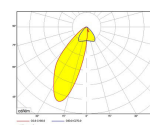

ITAB Lighting
Europe, Asia, Middle East
Phone: +46 910 733 790
info@nordiclight.se

ITAB Lighting
North America
Phone: +1 614 421 8419
na@nordiclight.se

Please note that this product sheet is for a specific product and colour. The pictures may show examples of other available colours