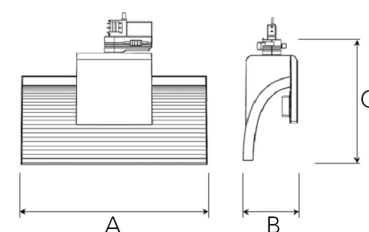

# EXO SINGLE 5000, 840, FLOOD, WHITE

ITAB

- ✓ Pure and minimalistic design
- ✓ From low to high lumens
- ✓ Very easy to adjust and flexible spacing
- ✓ Symmetrical and asymmetrical light distribution in the same design
- ✓ Available in white, black and grey.

## TECHNICAL SPECIFICATION

Product Code	311-702-10
Colour	White
Control	On/off
CRI light colour	840
Delivered lumen output lm	4600
Driver	Built in
EEL	D
Light distribution	Flood
Lightsource	LED COB
Mains input voltage	220-240 V
Measurements A	300
Measurements B	93
Measurements C	207
Mounting	Track
Position	360°
Lifetime	L80 B10, 50.000h
Protection	IP 20, class I
Start Time	Instant
System power W	38
Unit	mm
Weight	0.85

A= 300mm, B= 93mm, C= 207mm