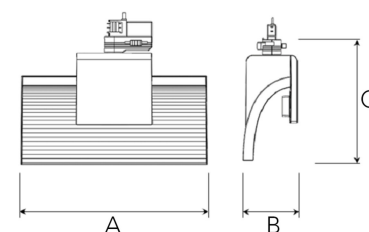

EXO SINGLE 3000, 930 (BBBL), FLOOD, BLACK

ITAB

- ✓ Pure and minimalistic design
- ✓ From low to high lumens
- ✓ Very easy to adjust and flexible spacing
- ✓ Symmetrical and asymmetrical light distribution in the same design
- ✓ Available in white, black and grey.

TECHNICAL SPECIFICATION

Product Code	311-501-20
Colour	Black
Control	On/off
CRI light colour	930 (BBBL)
Delivered lumen output lm	2850
Driver	Built in
EEL	E
Light distribution	Flood
Lightsource	LED COB
Mains input voltage	220-240 V
Measurements A	300
Measurements B	93
Measurements C	207
Mounting	Track
Position	360°
Lifetime	L80 B10, 50.000h
Protection	IP 20, class I
Start Time	Instant
System power W	26
Unit	mm
Weight	0.85