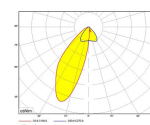

ITAB Lighting
Europe, Asia, Middle East
Phone: +46 910 733 790
info@nordiclight.se

ITAB Lighting
North America
Phone: +1 614 421 8419
na@nordiclight.se

Please note that this product sheet is for a specific product and colour. The pictures may show examples of other available colours