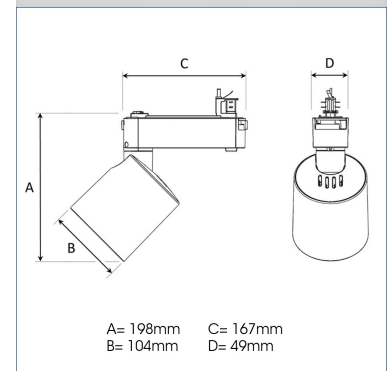

TECHNICAL SPECIFICATION

Product Code	287-553-20
Colour	Black
Control	On/off
CRI light colour	940
Delivered lumen output lm	3800
Driver	Built in
EEL	E
Light distribution	Wide flood
Lightsource	LED COB
Mains input voltage	220-240V
Measurements A	198
Measurements B	104
Measurements C	167
Measurements D	49
Mounting	Track
Position	360°/90°
Lifetime	L80 B10, 50.000h
Protection	IP 20, class I
Start Time	Instant
System power W	36
Unit	mm
Weight	1,0