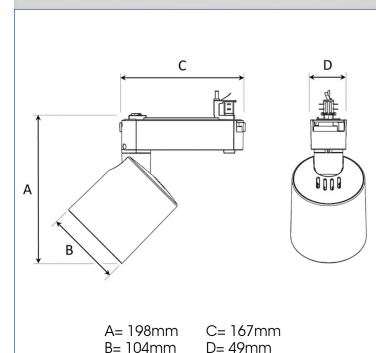

TECHNICAL SPECIFICATION

Product Code	287-543-30
Colour	Grey
Control	On/off
CRI light colour	940
Delivered lumen output lm	2800
Driver	Built in
EEL	E
Light distribution	Wide flood
Lightsource	LED COB
Mains input voltage	220-240V
Measurements A	198
Measurements B	104
Measurements C	167
Measurements D	49
Mounting	Track
Position	360°/90°
Lifetime	L80 B10, 50.000h
Protection	IP 20, class I
Start Time	Instant
System power W	24,5
Unit	mm
Weight	1,0