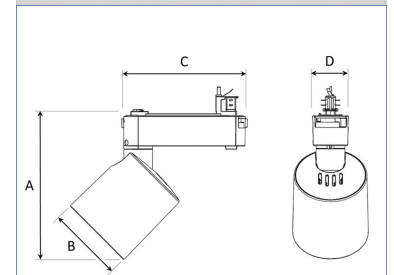

REVOC 3000, 940, SPOT, BLACK

- ✓ Pure and minimalistic design
- ✓ One family from low to high lumens, two sizes
- ✓ Easy to adjust
- ✓ Driver integrated with track
- ✓ Available in white, black and grey

TECHNICAL SPECIFICATION

Product Code	287-540-20
Colour	Black
Control	On/off
CRI light colour	940
Delivered lumen output lm	2800
Driver	Built in
EEL	E
Light distribution	Spot
Lightsource	LED COB
Mains input voltage	220-240V
Measurements A	198
Measurements B	104
Measurements C	167
Measurements D	49
Mounting	Track
Position	360°/90°
Lifetime	L80 B10, 50.000h
Protection	IP 20, class I
Start Time	Instant
System power W	24,5
Unit	mm
Weight	1,0

A= 198mm C= 167mm
B= 104mm D= 49mm

Spot		Medium		Flood		Wide Flood	
m	°	m	°	m	°	m	°
1.0	14°	1.0	27°	1.0	38°	1.0	56°
2.0	0.25	2.0	0.48	2.0	0.69	2.0	1.07
3.0	0.49	3.0	0.95	3.0	1.39	3.0	2.14
	0.74		1.43		2.08		3.22