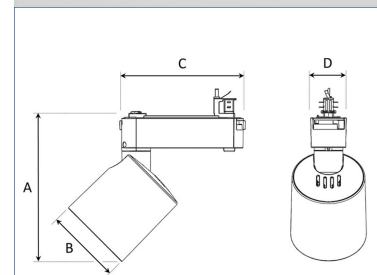

REVOC 4000, 940, MEDIUM, BLACK

ITAB

- ✓ Pure and minimalistic design
- ✓ One family from low to high lumens, two sizes
- ✓ Easy to adjust
- ✓ Driver integrated with track
- ✓ Available in white, black and grey

TECHNICAL SPECIFICATION

Product Code	287-551-20
Colour	Black
Control	On/off
CRI light colour	940
Delivered lumen output lm	3800
Driver	Built in
EEI	E
Light distribution	Medium
Lightsource	LED COB
Mains input voltage	220-240V
Measurements A	198
Measurements B	104
Measurements C	167
Measurements D	49
Mounting	Track
Position	360°/90°
Lifetime	L80 B10, 50.000h
Protection	IP 20, class I
Start Time	Instant
System power W	36
Unit	mm
Weight	1,0

A= 198mm C= 167mm
B= 104mm D= 49mm

Spot		Medium		Flood		Wide Flood	
	°		°		°		°
	14°		27°		38°		56°
1.0	0.25	1.0	0.48	1.0	0.69	1.0	1.07
2.0	0.49	2.0	0.95	2.0	1.39	2.0	2.14
3.0	0.74	3.0	1.43	3.0	2.08	3.0	3.22