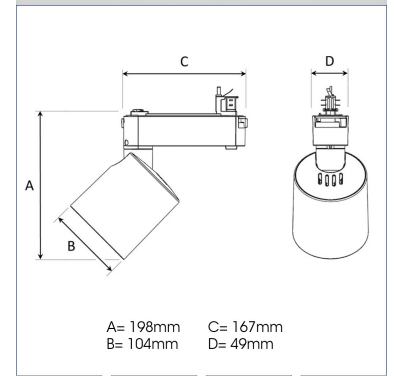

TECHNICAL SPECIFICATION

Product Code	287-541-30
Colour	Grey
Control	On/off
CRI light colour	940
Delivered lumen output lm	2800
Driver	Built in
EEL	E
Light distribution	Medium
Lightsource	LED COB
Mains input voltage	220-240V
Measurements A	198
Measurements B	104
Measurements C	167
Measurements D	49
Mounting	Track
Position	360°/90°
Lifetime	L80 B10, 50.000h
Protection	IP 20, class I
Start Time	Instant
System power W	24,5
Unit	mm
Weight	1,0