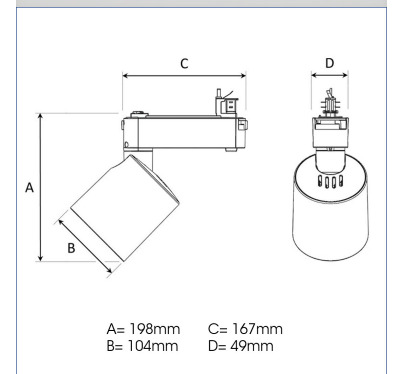

REVOC 4000, 930 (BBBL), WIDE FLOOD, GREY

ITAB

- ✓ Pure and minimalistic design
- ✓ One family from low to high lumens, two sizes
- ✓ Easy to adjust
- ✓ Driver integrated with track
- ✓ Available in white, black and grey

TECHNICAL SPECIFICATION

| | |
|---------------------------|------------------|
| Product Code | 287-513-30 |
| Colour | Grey |
| Control | On/off |
| CRI light colour | 930 (BBBL) |
| Delivered lumen output lm | 3850 |
| Driver | Built in |
| EEL | E |
| Light distribution | Wide flood |
| Lightsource | LED COB |
| Mains input voltage | 220-240 V |
| Measurements A | 198 |
| Measurements B | 104 |
| Measurements C | 167 |
| Measurements D | 49 |
| Mounting | Track |
| Position | 360°/90° |
| Lifetime | L80 B10, 50.000h |
| Protection | IP 20, class I |
| Start Time | Instant |
| System power W | 35 |
| Unit | mm |
| Weight | 1 |