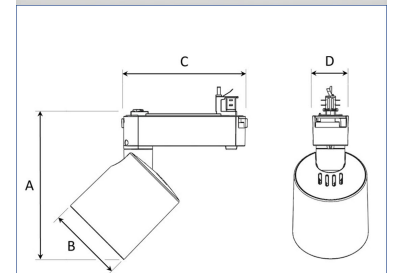

# REVOC 3000, 930 (BBBL), SPOT, GREY

ITAB

- ✓ Pure and minimalistic design
- ✓ One family from low to high lumens, two sizes
- ✓ Easy to adjust
- ✓ Driver integrated with track
- ✓ Available in white, black and grey

## TECHNICAL SPECIFICATION

Product Code	287-500-30
Colour	Grey
Control	On/off
CRI light colour	930 (BBBL)
Delivered lumen output lm	2700
Driver	Built in
EEL	E
Light distribution	Spot
Lightsource	LED COB
Mains input voltage	220-240 V
Measurements A	198
Measurements B	104
Measurements C	167
Measurements D	49
Mounting	Track
Position	360°/90°
Lifetime	L80 B10, 50.000h
Protection	IP 20, class I
Start Time	Instant
System power W	22
Unit	mm
Weight	1

A= 198mm C= 167mm  
B= 104mm D= 49mm

Spot		Medium		Flood		Wide Flood	
14°		27°		38°		56°	
m	ø	m	ø	m	ø	m	ø
1.0	0.25	1.0	0.48	1.0	0.69	1.0	1.07
2.0	0.49	2.0	0.95	2.0	1.39	2.0	2.14
3.0	0.74	3.0	1.43	3.0	2.08	3.0	3.22