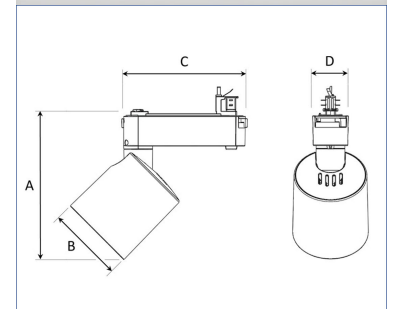

REVOC 3000, 930 (BBBL), SPOT, BLACK

- ✓ Pure and minimalistic design
- ✓ One family from low to high lumens, two sizes
- ✓ Easy to adjust
- ✓ Driver integrated with track
- ✓ Available in white, black and grey

TECHNICAL SPECIFICATION

Product Code	287-500-20
Colour	Black
Control	On/off
CRI light colour	930 (BBBL)
Delivered lumen output lm	2700
Driver	Built in
EEL	E
Light distribution	Spot
Lightsource	LED COB
Mains input voltage	220-240 V
Measurements A	198
Measurements B	104
Measurements C	167
Measurements D	49
Mounting	Track
Position	360°/90°
Lifetime	L80 B10, 50.000h
Protection	IP 20, class I
Start Time	Instant
System power W	22
Unit	mm
Weight	1

A= 198mm C= 167mm
B= 104mm D= 49mm

Spot		Medium		Flood		Wide Flood	
14°		27°		38°		56°	
m	ø	m	ø	m	ø	m	ø
1.0	0.25	1.0	0.48	1.0	0.69	1.0	1.07
2.0	0.49	2.0	0.95	2.0	1.39	2.0	2.14
3.0	0.74	3.0	1.43	3.0	2.08	3.0	3.22