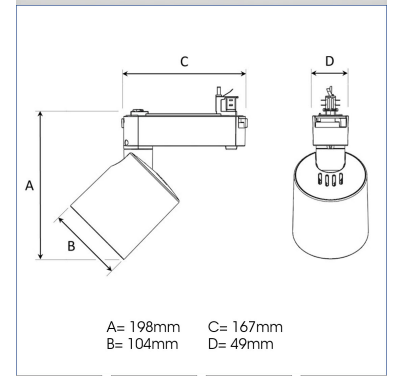

REVOC 3000, 930 (BBBL), MEDIUM, GREY

- ✓ Pure and minimalistic design
- ✓ One family from low to high lumens, two sizes
- ✓ Easy to adjust
- ✓ Driver integrated with track
- ✓ Available in white, black and grey

TECHNICAL SPECIFICATION

Product Code	287-501-30
Colour	Grey
Control	On/off
CRI light colour	930 (BBBL)
Delivered lumen output lm	2700
Driver	Built in
EEL	E
Light distribution	Medium
Lightsource	LED COB
Mains input voltage	220-240 V
Measurements A	198
Measurements B	104
Measurements C	167
Measurements D	49
Mounting	Track
Position	360°/90°
Lifetime	L80 B10, 50.000h
Protection	IP 20, class I
Start Time	Instant
System power W	22
Unit	mm
Weight	1

Spot	Medium	Flood	Wide Flood
m	ø	m	ø
1.0	0.25	1.0	0.48
2.0	0.49	2.0	0.95
3.0	0.74	3.0	1.43
		m	ø
		1.0	0.69
		2.0	1.39
		3.0	2.08
		m	ø
		1.0	1.07
		2.0	2.14
		3.0	3.22