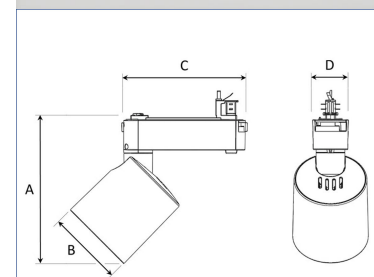

# REVOC 3000, 930 (BBBL), MEDIUM, WHITE

- ✓ Pure and minimalistic design
- ✓ One family from low to high lumens, two sizes
- ✓ Easy to adjust
- ✓ Driver integrated with track
- ✓ Available in white, black and grey

## TECHNICAL SPECIFICATION

Product Code	287-501-10
Colour	White
Control	On/off
CRI light colour	930 (BBBL)
Delivered lumen output lm	2700
Driver	Built in
EEL	E
Light distribution	Medium
Lightsource	LED COB
Mains input voltage	220-240 V
Measurements A	198
Measurements B	104
Measurements C	167
Measurements D	49
Mounting	Track
Position	360°/90°
Lifetime	L80 B10, 50.000h
Protection	IP 20, class I
Start Time	Instant
System power W	22
Unit	mm
Weight	1

A= 198mm C= 167mm  
B= 104mm D= 49mm

Spot	Medium		Flood		Wide Flood	
	m	°	m	°	m	°
1.0	0.25	14°	0.48	27°	0.69	38°
2.0	0.49		0.95		1.39	
3.0	0.74		1.43		2.08	
						56°
1.0					1.07	
2.0					2.14	
3.0					3.22	