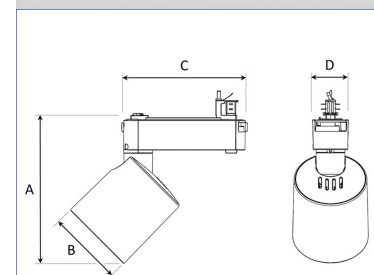

# REVOC 3000, 930 (BBBL), FLOOD, GREY

- ✓ Pure and minimalistic design
- ✓ One family from low to high lumens, two sizes
- ✓ Easy to adjust
- ✓ Driver integrated with track
- ✓ Available in white, black and grey

## TECHNICAL SPECIFICATION

Product Code	287-502-30
Colour	Grey
Control	On/off
CRI light colour	930 (BBBL)
Delivered lumen output lm	2700
Driver	Built in
EEL	E
Light distribution	Flood
Lightsource	LED COB
Mains input voltage	220-240 V
Measurements A	198
Measurements B	104
Measurements C	167
Measurements D	49
Mounting	Track
Position	360°/90°
Lifetime	L80 B10, 50.000h
Protection	IP 20, class I
Start Time	Instant
System power W	22
Unit	mm
Weight	1

A= 198mm C= 167mm  
B= 104mm D= 49mm

Spot		Medium		Flood		Wide Flood	
m	°	m	°	m	°	m	°
1.0	0.25	1.0	0.48	1.0	0.69	1.0	1.07
2.0	0.49	2.0	0.95	2.0	1.39	2.0	2.14
3.0	0.74	3.0	1.43	3.0	2.08	3.0	3.22