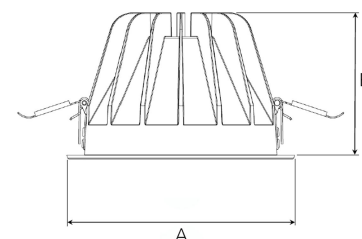

TITAN XL 5000, 930 (BBBL), WIDE FLOOD, BLACK

ITAB

- ✓ Discreet and clean-looking ceiling
- ✓ Low glare, comfortable light
- ✓ Available in various sizes and lumen packages
- ✓ Tool-free installation
- ✓ Available in white, black and grey

TECHNICAL SPECIFICATION

Product Code	284-513-20
Colour	Black
Control	On/off
CRI light colour	930 (BBBL)
Delivered lumen output lm	4740
Driver	Stand alone, included
EEL	E
Light distribution	Wide flood
Lightsource	LED COB
Mains input voltage	220-240 V
Measurements A	195
Measurements B	122
Mounting	Recessed
Position	Fixed
Lifetime	L80 B10, 50.000h
Protection	IP 20, class III
Sawing instructions diameter	178
Start Time	Instant
System power W	48
Unit	mm
Weight	0,85

A= 195mm, B= 122mm

Spot	Medium		Flood		Wide Flood	
	14°	26°	37°	55°	ø	
1.0	0.24	0.47	0.68	1.05		
2.0	0.48	0.94	1.35	2.10		
3.0	0.72	1.41	2.03	3.15		

178mm