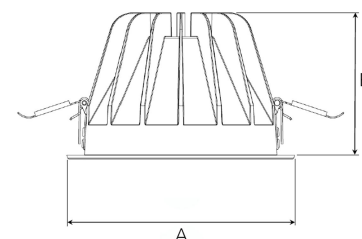

TITAN XL 5000, 930 (BBBL), WIDE FLOOD, WHITE

- ✓ Discreet and clean-looking ceiling
- ✓ Low glare, comfortable light
- ✓ Available in various sizes and lumen packages
- ✓ Tool-free installation
- ✓ Available in white, black and grey

TECHNICAL SPECIFICATION

Product Code	284-513-10
Colour	White
Control	On/off
CRI light colour	930 (BBBL)
Delivered lumen output lm	4740
Driver	Stand alone, included
EEL	E
Light distribution	Wide flood
Lightsource	LED COB
Mains input voltage	220-240 V
Measurements A	195
Measurements B	122
Mounting	Recessed
Position	Fixed
Lifetime	L80 B10, 50.000h
Protection	IP 20, class I
Sawing instructions diameter	178
Start Time	Instant
System power W	48
Unit	mm
Weight	0,85

A= 195mm, B= 122mm

Spot	Medium		Flood		Wide Flood	
	14°	26°	37°	55°	ø	
1.0	0.24	0.47	0.68	1.05		
2.0	0.48	0.94	1.35	2.10		
3.0	0.72	1.41	2.03	3.15		

178mm