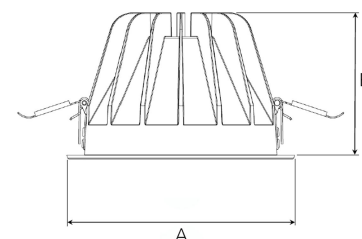

TITAN XL 4000, 930 (BBBL), SPOT, BLACK

ITAB

- ✓ Discreet and clean-looking ceiling
- ✓ Low glare, comfortable light
- ✓ Available in various sizes and lumen packages
- ✓ Tool-free installation
- ✓ Available in white, black and grey

TECHNICAL SPECIFICATION

Product Code	284-500-20
Colour	Black
Control	On/off
CRI light colour	930 (BBBL)
Delivered lumen output lm	3850
Driver	Stand alone, included
EEL	E
Light distribution	Spot
Lightsource	LED COB
Mains input voltage	220-240 V
Measurements A	195
Measurements B	122
Mounting	Recessed
Position	Fixed
Lifetime	L80 B10, 50.000h
Protection	IP 20, class III
Sawing instructions diameter	178
Start Time	Instant
System power W	35
Unit	mm
Weight	0,85

A= 195mm, B= 122mm

Spot	Medium		Flood		Wide Flood	
	14°	26°	37°	55°	ø	
1.0	0.24	0.47	0.68	1.05		
2.0	0.48	0.94	1.35	2.10		
3.0	0.72	1.41	2.03	3.15		

178mm