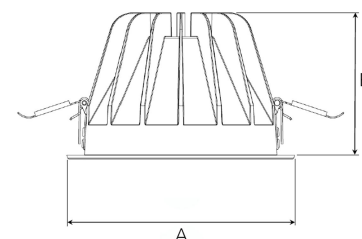

# TITAN XL 5000, 930 (BBBL), MEDIUM, BLACK

ITAB

- ✓ Discreet and clean-looking ceiling
- ✓ Low glare, comfortable light
- ✓ Available in various sizes and lumen packages
- ✓ Tool-free installation
- ✓ Available in white, black and grey

## TECHNICAL SPECIFICATION

Product Code	284-511-20
Colour	Black
Control	On/off
CRI light colour	930 (BBBL)
Delivered lumen output lm	4740
Driver	Stand alone, included
EEL	E
Light distribution	Medium
Lightsource	LED COB
Mains input voltage	220-240 V
Measurements A	195
Measurements B	122
Mounting	Recessed
Position	Fixed
Lifetime	L80 B10, 50.000h
Protection	IP 20, class III
Sawing instructions diameter	178
Start Time	Instant
System power W	48
Unit	mm
Weight	0,85

A= 195mm, B= 122mm

Spot	Medium		Flood		Wide Flood	
	14°	26°	37°	55°	ø	
1.0	0.24	0.47	0.68	1.05		
2.0	0.48	0.94	1.35	2.10		
3.0	0.72	1.41	2.03	3.15		

178mm