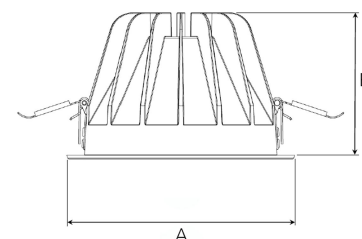

# TITAN XL 4000, 930 (BBBL), MEDIUM, BLACK

- ✓ Discreet and clean-looking ceiling
- ✓ Low glare, comfortable light
- ✓ Available in various sizes and lumen packages
- ✓ Tool-free installation
- ✓ Available in white, black and grey

## TECHNICAL SPECIFICATION

Product Code	284-501-20
Colour	Black
Control	On/off
CRI light colour	930 (BBBL)
Delivered lumen output lm	3850
Driver	Stand alone, included
EEL	E
Light distribution	Medium
Lightsource	LED COB
Mains input voltage	220-240 V
Measurements A	195
Measurements B	122
Mounting	Recessed
Position	Fixed
Lifetime	L80 B10, 50.000h
Protection	IP 20, class III
Sawing instructions diameter	178
Start Time	Instant
System power W	35
Unit	mm
Weight	0,85

A= 195mm, B= 122mm

Spot	Medium		Flood		Wide Flood	
	14°	26°	37°	55°	ø	
1.0	0.24	0.47	0.68	1.05		
2.0	0.48	0.94	1.35	2.10		
3.0	0.72	1.41	2.03	3.15		

178mm