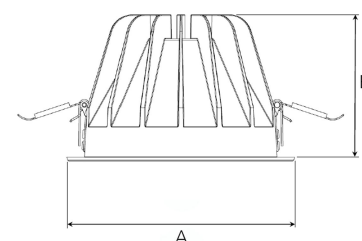

# TITAN XL 5000, 930 (BBBL), FLOOD, WHITE

- ✓ Discreet and clean-looking ceiling
- ✓ Low glare, comfortable light
- ✓ Available in various sizes and lumen packages
- ✓ Tool-free installation
- ✓ Available in white, black and grey

## TECHNICAL SPECIFICATION

Product Code	284-512-10
Colour	White
Control	On/off
CRI light colour	930 (BBBL)
Delivered lumen output lm	4740
Driver	Stand alone, included
EEL	E
Light distribution	Flood
Lightsource	LED COB
Mains input voltage	220-240 V
Measurements A	195
Measurements B	122
Mounting	Recessed
Position	Fixed
Lifetime	L80 B10, 50.000h
Protection	IP 20, class III
Sawing instructions diameter	178
Start Time	Instant
System power W	48
Unit	mm
Weight	0,85

A= 195mm, B= 122mm

Spot	Medium		Flood		Wide Flood	
	14°	26°	37°	55°	ø	
1.0	0.24	0.47	0.68	1.05		
2.0	0.48	0.94	1.35	2.10		
3.0	0.72	1.41	2.03	3.15		

178mm