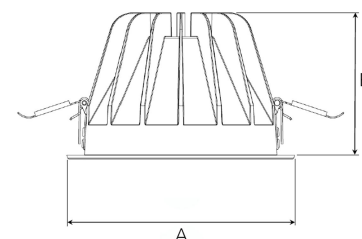

TITAN XL 4000, 930 (BBBL), FLOOD, BLACK

- ✓ Discreet and clean-looking ceiling
- ✓ Low glare, comfortable light
- ✓ Available in various sizes and lumen packages
- ✓ Tool-free installation
- ✓ Available in white, black and grey

TECHNICAL SPECIFICATION

Product Code	284-502-20
Colour	Black
Control	On/off
CRI light colour	930 (BBBL)
Delivered lumen output lm	3850
Driver	Stand alone, included
EEL	E
Light distribution	Flood
Lightsource	LED COB
Mains input voltage	220-240 V
Measurements A	195
Measurements B	122
Mounting	Recessed
Position	Fixed
Lifetime	L80 B10, 50.000h
Protection	IP 20, class III
Sawing instructions diameter	178
Start Time	Instant
System power W	35
Unit	mm
Weight	0,85

A= 195mm, B= 122mm

Spot	Medium	Flood	Wide Flood
14°	26°	37°	55°
m	ø	m	ø
1.0	0.24	1.0	0.68
2.0	0.48	2.0	1.35
3.0	0.72	3.0	2.03
1.0	0.47	1.0	1.05
2.0	0.94	2.0	2.10
3.0	1.41	3.0	3.15

178mm