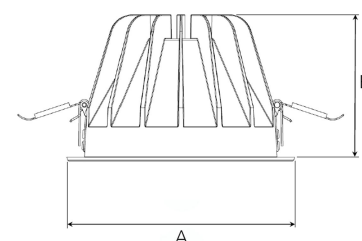

# TITAN XL 4000, 930 (BBBL), FLOOD, WHITE

ITAB

- ✓ Discreet and clean-looking ceiling
- ✓ Low glare, comfortable light
- ✓ Available in various sizes and lumen packages
- ✓ Tool-free installation
- ✓ Available in white, black and grey

## TECHNICAL SPECIFICATION

Product Code	284-502-10
Colour	White
Control	On/off
CRI light colour	930 (BBBL)
Delivered lumen output lm	3850
Driver	Stand alone, included
EEL	E
Light distribution	Flood
Lightsource	LED COB
Mains input voltage	220-240 V
Measurements A	195
Measurements B	122
Mounting	Recessed
Position	Fixed
Lifetime	L80 B10, 50.000h
Protection	IP 20, class III
Sawing instructions diameter	178
Start Time	Instant
System power W	35
Unit	mm
Weight	0,85

A= 195mm, B= 122mm

Spot	Medium		Flood		Wide Flood	
	14°	26°	37°	55°	ø	
1.0	0.24	0.47	0.68	1.05		
2.0	0.48	0.94	1.35	2.10		
3.0	0.72	1.41	2.03	3.15		

178mm