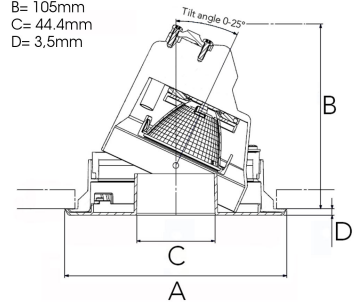

RAY 1000, 930 (BBBL), SPOT W/ GLASS, GREY

- ✓ Discreet, calm and clean-looking ceiling
- ✓ Tool-free installation
- ✓ Available in white, black and grey

TECHNICAL SPECIFICATION

Product Code	317-540-30
Colour	Grey
Control	On/off
CRI light colour	930 (BBBL)
Delivered lumen output lm	1000
Driver	Included
EEL	E
Light distribution	Spot
Lightsource	LED COB
Mains input voltage	220-240 V
Measurements A	126
Measurements B	105
Measurements C	44,4
Measurements D	3,5
Mounting	Recessed
Position	360°/20°
Lifetime	L80 B10, 50.000h
Protection	IP 20, class III
Sawing instructions diameter	114
Start Time	Instant
System power W	16
Unit	mm
Weight	0.4

A= 126mm
B= 105mm
C= 44.4mm
D= 3.5mm

Spot			Medium		
m	°	lx	m	°	lx
1.0	0.23	0.46	1.0	0.48	0.95
2.0	0.46	0.23	2.0	0.95	0.48
3.0	0.69	0.15	3.0	1.43	0.32

114mm