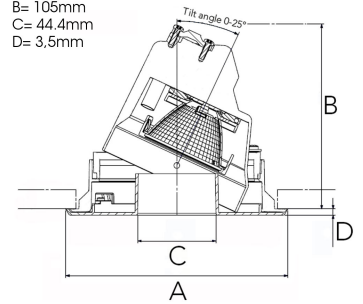

RAY 1000, 930 (BBBL), SPOT W/ GLASS, BLACK

ITAB

- ✓ Discreet, calm and clean-looking ceiling
- ✓ Tool-free installation
- ✓ Available in white, black and grey

TECHNICAL SPECIFICATION

Product Code	317-540-20
Colour	Black
Control	On/off
CRI light colour	930 (BBBL)
Delivered lumen output lm	1000
Driver	Included
EEL	E
Light distribution	Spot
Lightsource	LED COB
Mains input voltage	220-240 V
Measurements A	126
Measurements B	105
Measurements C	44,4
Measurements D	3,5
Mounting	Recessed
Position	360°/20°
Lifetime	L80 B10, 50.000h
Protection	IP 20, class III
Sawing instructions diameter	114
Start Time	Instant
System power W	16
Unit	mm
Weight	0.4

A= 126mm
B= 105mm
C= 44.4mm
D= 3.5mm

Spot		Medium	
m	o	m	o
1.0	0.23	1.0	0.48
2.0	0.46	2.0	0.95
3.0	0.69	3.0	1.43

114mm