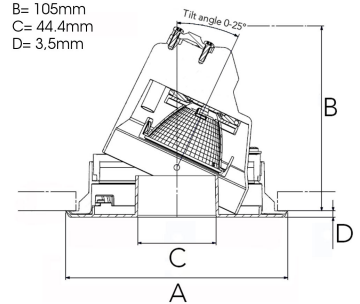

# RAY 1000, 930 (BBBL), SPOT W/ GLASS, WHITE

ITAB

- ✓ Discreet, calm and clean-looking ceiling
- ✓ Tool-free installation
- ✓ Available in white, black and grey

## TECHNICAL SPECIFICATION

Product Code	317-540-10
Colour	White
Control	On/off
CRI light colour	930 (BBBL)
Delivered lumen output lm	1000
Driver	Included
EEL	E
Light distribution	Spot
Lightsource	LED COB
Mains input voltage	220-240 V
Measurements A	126
Measurements B	105
Measurements C	44,4
Measurements D	3,5
Mounting	Recessed
Position	360°/20°
Lifetime	L80 B10, 50.000h
Protection	IP 20, class III
Sawing instructions diameter	114
Start Time	Instant
System power W	16
Unit	mm
Weight	0.4

A= 126mm  
B= 105mm  
C= 44.4mm  
D= 3.5mm

Spot		Medium	
m	°	m	°
1.0	0.23	1.0	0.48
2.0	0.46	2.0	0.95
3.0	0.69	3.0	1.43

114mm