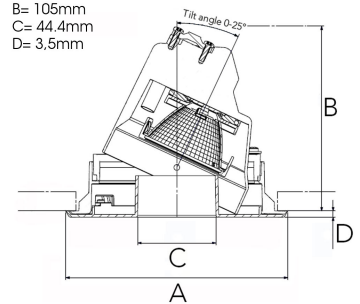

# RAY 1000, 930 (BBBL), MEDIUM W/ GLASS, GREY

- ✓ Discreet, calm and clean-looking ceiling
- ✓ Tool-free installation
- ✓ Available in white, black and grey

## TECHNICAL SPECIFICATION

Product Code	317-541-30
Colour	Grey
Control	On/off
CRI light colour	930 (BBBL)
Delivered lumen output lm	1000
Driver	Included
EEL	E
Light distribution	Medium
Lightsource	LED COB
Mains input voltage	220-240 V
Measurements A	126
Measurements B	105
Measurements C	44,4
Measurements D	3,5
Mounting	Recessed
Position	360°/20°
Lifetime	L80 B10, 50.000h
Protection	IP 20, class III
Sawing instructions diameter	114
Start Time	Instant
System power W	16
Unit	mm
Weight	0.4

A= 126mm  
B= 105mm  
C= 44.4mm  
D= 3.5mm

Spot			Medium		
m	°	mm	m	°	mm
1.0	0.23	0.23	1.0	0.48	0.48
2.0	0.46	0.46	2.0	0.95	0.95
3.0	0.69	0.69	3.0	1.43	1.43

114mm