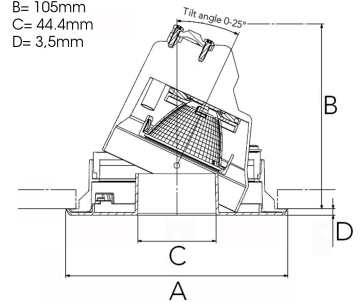

# RAY 1000, 930 (BBBL), MEDIUM W/ GLASS, BLACK

ITAB

- ✓ Discreet, calm and clean-looking ceiling
- ✓ Tool-free installation
- ✓ Available in white, black and grey

## TECHNICAL SPECIFICATION

Product Code	317-541-20
Colour	Black
Control	On/off
CRI light colour	930 (BBBL)
Delivered lumen output lm	1000
Driver	Included
EEL	E
Light distribution	Medium
Lightsource	LED COB
Mains input voltage	220-240 V
Measurements A	126
Measurements B	105
Measurements C	44,4
Measurements D	3,5
Mounting	Recessed
Position	360°/20°
Lifetime	L80 B10, 50.000h
Protection	IP 20, class III
Sawing instructions diameter	114
Start Time	Instant
System power W	16
Unit	mm
Weight	0.4

A= 126mm  
B= 105mm  
C= 44.4mm  
D= 3.5mm

Spot			Medium		
m	o	13°	m	o	27°
1.0	0.23		1.0	0.48	
2.0	0.46		2.0	0.95	
3.0	0.69		3.0	1.43	

114mm