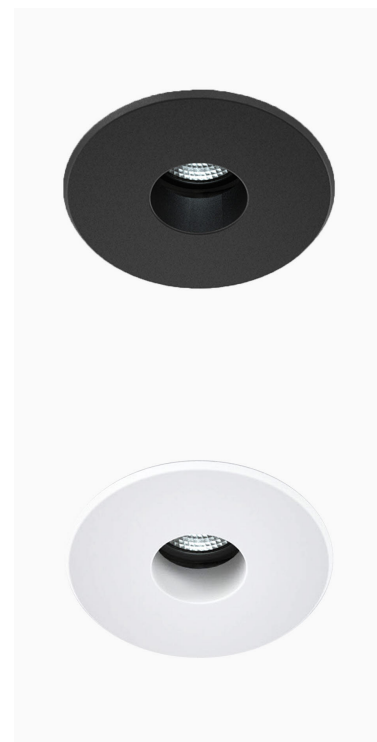

RAY 1000, 930 (BBBL), MEDIUM W/ GLASS, WHITE

ITAB

- ✓ Discreet, calm and clean-looking ceiling
- ✓ Tool-free installation
- ✓ Available in white, black and grey

TECHNICAL SPECIFICATION

Product Code	317-541-10
Colour	White
Control	On/off
CRI light colour	930 (BBBL)
Delivered lumen output lm	1000
Driver	Included
EEL	E
Light distribution	Medium
Lightsource	LED COB
Mains input voltage	220-240 V
Measurements A	126
Measurements B	105
Measurements C	44,4
Measurements D	3,5
Mounting	Recessed
Position	360°/20°
Lifetime	L80 B10, 50.000h
Protection	IP 20, class III
Sawing instructions diameter	114
Start Time	Instant
System power W	16
Unit	mm
Weight	0.4

A= 126mm
B= 105mm
C= 44.4mm
D= 3.5mm

Spot			Medium		
m	°	mm	m	°	mm
1.0	0.23	0.48	1.0	0.48	0.95
2.0	0.46	0.95	2.0	0.95	1.43
3.0	0.69	1.43	3.0	1.43	2.14

114mm