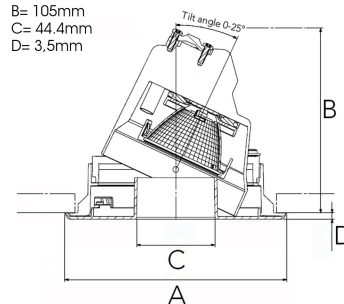

RAY 1000, 930 (BBBL), MEDIUM W/ GLASS, WHITE

ITAB

- ✓ Discreet, calm and clean-looking ceiling
- ✓ Tool-free installation
- ✓ Available in white, black and grey

TECHNICAL SPECIFICATION

Product Code	317-541-10
Colour	White
Control	On/off
CRI light colour	930 (BBBL)
Delivered lumen output lm	1000
Driver	Included
EEL	E
Light distribution	Medium
Lightsource	LED COB
Mains input voltage	220-240 V
Measurements A	126
Measurements B	105
Measurements C	44,4
Measurements D	3,5
Mounting	Recessed
Position	360°/20°
Lifetime	L80 B10, 50.000h
Protection	IP 20, class III
Sawing instructions diameter	114
Start Time	Instant
System power W	16
Unit	mm
Weight	0.4

A= 126mm
B= 105mm
C= 44.4mm
D= 3.5mm

Spot			Medium		
m	°	mm	m	°	mm
1.0	0.23	0.48	1.0	0.48	0.95
2.0	0.46	0.95	2.0	0.95	1.43
3.0	0.69	1.43	3.0	1.43	2.14

114mm