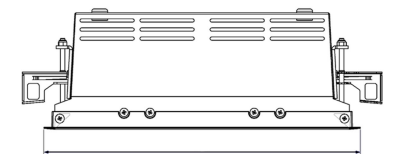

# ORION II 1500, 930 (BBBL), SPOT, GREY

- ✓ Discreet and clean-looking ceiling
- ✓ Swivel the light up to 30° in any direction
- ✓ Available in white, black and grey

## TECHNICAL SPECIFICATION

Product Code	300-521-30
Colour	Grey
Control	On/off
CRI light colour	930 (BBBL)
Delivered lumen output lm	2 x 1380
Driver	Stand alone, included
EEL	E
Light distribution	Spot
Lightsouce	LED COB
Mains input voltage	220-240 V
Measurements A	280
Measurements B	158
Measurements C	103
Mounting	Recessed
Position	360°/30°
Lifetime	L80 B10, 50.000h
Protection	IP 20, class III
Sawing instructions x	272
Sawing instructions y	150
Start Time	Instant
System power W	2 x 12,2
Unit	mm
Weight	1,5

Spot	Medium	Flood	Wide Flood
16°	28°	40°	65°
m	o	m	o
1.0	0.28	1.0	0.73
2.0	0.56	2.0	1.46
3.0	0.83	3.0	2.18
1.0	0.50	1.0	1.28
2.0	1.00	2.0	2.56
3.0	1.51	3.0	3.84

272 x 150mm