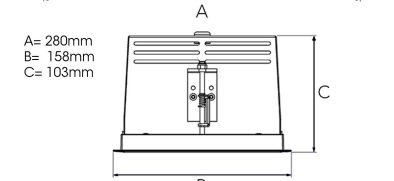

# ORION II 1500, 930 (BBBL), SPOT, GREY

- ✓ Discreet and clean-looking ceiling
- ✓ Swivel the light up to 30° in any direction
- ✓ Available in white, black and grey

## TECHNICAL SPECIFICATION

Product Code	300-521-30
Colour	Grey
Control	On/off
CRI light colour	930 (BBBL)
Delivered lumen output lm	2 x 1380
Driver	Stand alone, included
EEL	E
Light distribution	Spot
Lightsouce	LED COB
Mains input voltage	220-240 V
Measurements A	280
Measurements B	158
Measurements C	103
Mounting	Recessed
Position	360°/30°
Lifetime	L80 B10, 50.000h
Protection	IP 20, class III
Sawing instructions x	272
Sawing instructions y	150
Start Time	Instant
System power W	2 x 12,2
Unit	mm
Weight	1,5

Spot	Medium	Flood	Wide Flood
16°	28°	40°	65°
m	o	m	o
1.0	0.28	1.0	0.73
2.0	0.56	2.0	1.46
3.0	0.83	3.0	2.18
1.0	0.50	1.0	1.28
2.0	1.00	2.0	2.56
3.0	1.51	3.0	3.84

272 x 150mm