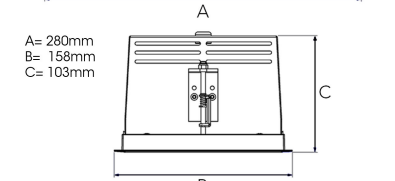

# ORION II 1500, 930 (BBBL), SPOT, BLACK

- ✓ Discreet and clean-looking ceiling
- ✓ Swivel the light up to 30° in any direction
- ✓ Available in white, black and grey

## TECHNICAL SPECIFICATION

Product Code	300-521-20
Colour	Black
Control	On/off
CRI light colour	930 (BBBL)
Delivered lumen output lm	2 x 1380
Driver	Stand alone, included
EEL	E
Light distribution	Spot
Lightsource	LED COB
Mains input voltage	220-240 V
Measurements A	280
Measurements B	158
Measurements C	103
Mounting	Recessed
Position	360°/30°
Lifetime	L80 B10, 50.000h
Protection	IP 20, class III
Sawing instructions x	272
Sawing instructions y	150
Start Time	Instant
System power W	2 x 12,2
Unit	mm
Weight	1,5

Spot	Medium	Flood	Wide Flood
16°	28°	40°	65°
m	m	m	m
1.0 0.28	1.0 0.50	1.0 0.73	1.0 1.28
2.0 0.56	2.0 1.00	2.0 1.46	2.0 2.56
3.0 0.83	3.0 1.51	3.0 2.18	3.0 3.84

272 x 150mm