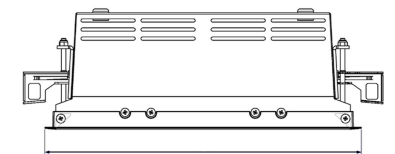

# ORION II 1500, 930 (BBBL), SPOT, BLACK

- ✓ Discreet and clean-looking ceiling
- ✓ Swivel the light up to 30° in any direction
- ✓ Available in white, black and grey

## TECHNICAL SPECIFICATION

Product Code	300-521-20
Colour	Black
Control	On/off
CRI light colour	930 (BBBL)
Delivered lumen output lm	2 x 1380
Driver	Stand alone, included
EEL	E
Light distribution	Spot
Lightsource	LED COB
Mains input voltage	220-240 V
Measurements A	280
Measurements B	158
Measurements C	103
Mounting	Recessed
Position	360°/30°
Lifetime	L80 B10, 50.000h
Protection	IP 20, class III
Sawing instructions x	272
Sawing instructions y	150
Start Time	Instant
System power W	2 x 12,2
Unit	mm
Weight	1,5

Spot	Medium	Flood	Wide Flood
16°	28°	40°	65°
m	m	m	m
1.0 0.28	1.0 0.50	1.0 0.73	1.0 1.28
2.0 0.56	2.0 1.00	2.0 1.46	2.0 2.56
3.0 0.83	3.0 1.51	3.0 2.18	3.0 3.84

272 x 150mm