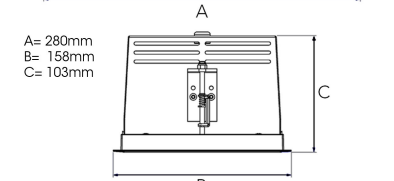

ORION I 2500, 930 (BBBL), SPOT, GREY

- ✓ Discreet and clean-looking ceiling
- ✓ Swivel the light up to 30° in any direction
- ✓ Available in white, black and grey

TECHNICAL SPECIFICATION

Product Code	300-560-30
Colour	Grey
Control	On/off
CRI light colour	930 (BBBL)
Delivered lumen output lm	2350
Driver	Stand alone, included
EEL	E
Light distribution	Spot
Lightsource	LED COB
Mains input voltage	220-240 V
Measurements A	165
Measurements B	158
Measurements C	103
Mounting	Recessed
Position	360°/30°
Lifetime	L80 B10, 50.000h
Protection	IP 20, class III
Sawing instructions x	157
Sawing instructions y	150
Start Time	Instant
System power W	18,8
Unit	mm
Weight	0,9

Spot	Medium	Flood	Wide Flood
16°	28°	40°	65°
m	m	m	m
1.0 0.28	1.0 0.50	1.0 0.73	1.0 1.28
2.0 0.56	2.0 1.00	2.0 1.46	2.0 2.56
3.0 0.83	3.0 1.51	3.0 2.18	3.0 3.84

272 x 150mm