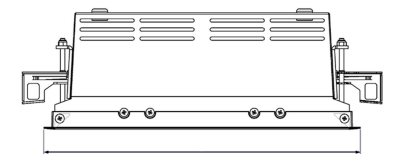

ORION I 2500, 930 (BBBL), SPOT, GREY

- ✓ Discreet and clean-looking ceiling
- ✓ Swivel the light up to 30° in any direction
- ✓ Available in white, black and grey

TECHNICAL SPECIFICATION

Product Code	300-560-30
Colour	Grey
Control	On/off
CRI light colour	930 (BBBL)
Delivered lumen output lm	2350
Driver	Stand alone, included
EEL	E
Light distribution	Spot
Lightsource	LED COB
Mains input voltage	220-240 V
Measurements A	165
Measurements B	158
Measurements C	103
Mounting	Recessed
Position	360°/30°
Lifetime	L80 B10, 50.000h
Protection	IP 20, class III
Sawing instructions x	157
Sawing instructions y	150
Start Time	Instant
System power W	18,8
Unit	mm
Weight	0,9

Spot	Medium	Flood	Wide Flood
16°	28°	40°	65°
m	m	m	m
1.0 0.28	1.0 0.50	1.0 0.73	1.0 1.28
2.0 0.56	2.0 1.00	2.0 1.46	2.0 2.56
3.0 0.83	3.0 1.51	3.0 2.18	3.0 3.84

272 x 150mm