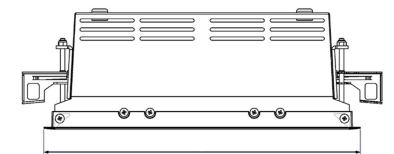

ORION I 2000, 930 (BBBL), SPOT, GREY

- ✓ Discreet and clean-looking ceiling
- ✓ Swivel the light up to 30° in any direction
- ✓ Available in white, black and grey

TECHNICAL SPECIFICATION

Product Code	300-512-30
Colour	Grey
Control	On/off
CRI light colour	930 (BBBL)
Delivered lumen output lm	1890
Driver	Stand alone, included
EEL	E
Light distribution	Spot
Lightsource	LED COB
Mains input voltage	220-240 V
Measurements A	165
Measurements B	158
Measurements C	103
Mounting	Recessed
Position	360°/30°
Lifetime	L80 B10, 50.000h
Protection	IP 20, class III
Sawing instructions x	157
Sawing instructions y	150
Start Time	Instant
System power W	17,5
Unit	mm
Weight	0,9

Spot	Medium	Flood	Wide Flood
16°	28°	40°	65°
m	o	m	o
1.0	0.28	1.0	0.73
2.0	0.56	2.0	1.46
3.0	0.83	3.0	2.18
1.0	0.50	1.0	1.28
2.0	1.00	2.0	2.56
3.0	1.51	3.0	3.84

272 x 150mm