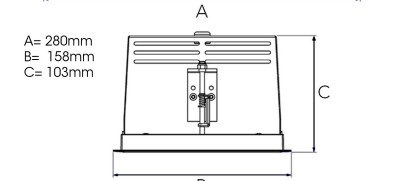

ORION I 2000, 930 (BBBL), SPOT, GREY

- ✓ Discreet and clean-looking ceiling
- ✓ Swivel the light up to 30° in any direction
- ✓ Available in white, black and grey

TECHNICAL SPECIFICATION

Product Code	300-512-30
Colour	Grey
Control	On/off
CRI light colour	930 (BBBL)
Delivered lumen output lm	1890
Driver	Stand alone, included
EEL	E
Light distribution	Spot
Lightsource	LED COB
Mains input voltage	220-240 V
Measurements A	165
Measurements B	158
Measurements C	103
Mounting	Recessed
Position	360°/30°
Lifetime	L80 B10, 50.000h
Protection	IP 20, class III
Sawing instructions x	157
Sawing instructions y	150
Start Time	Instant
System power W	17,5
Unit	mm
Weight	0,9

Spot	Medium	Flood	Wide Flood
16°	28°	40°	65°
m	o	m	o
1.0	0.28	1.0	0.73
2.0	0.56	2.0	1.46
3.0	0.83	3.0	2.18
1.0	0.50	1.0	1.28
2.0	1.00	2.0	2.56
3.0	1.51	3.0	3.84

272 x 150mm