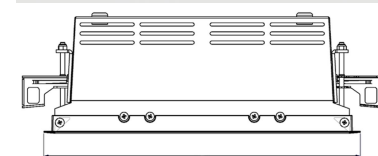

ORION I 2000, 930 (BBBL), SPOT, BLACK

ITAB

- ✓ Discreet and clean-looking ceiling
- ✓ Swivel the light up to 30° in any direction
- ✓ Available in white, black and grey

TECHNICAL SPECIFICATION

Product Code	300-512-20
Colour	Black
Control	On/off
CRI light colour	930 (BBBL)
Delivered lumen output lm	1890
Driver	Stand alone, included
EEL	E
Light distribution	Spot
Lightsource	LED COB
Mains input voltage	220-240 V
Measurements A	165
Measurements B	158
Measurements C	103
Mounting	Recessed
Position	360°/30°
Lifetime	L80 B10, 50.000h
Protection	IP 20, class III
Sawing instructions x	157
Sawing instructions y	150
Start Time	Instant
System power W	17,5
Unit	mm
Weight	0,9

Spot	Medium	Flood	Wide Flood
16°	28°	40°	65°
m	o	m	o
1.0	0.28	1.0	0.73
2.0	0.56	2.0	1.46
3.0	0.83	3.0	2.18
1.0	0.50	1.0	1.28
2.0	1.00	2.0	2.56
3.0	1.51	3.0	3.84

272 x 150mm