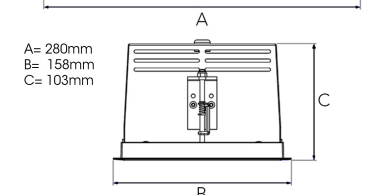

ORION I 2000, 930 (BBBL), SPOT, BLACK

ITAB

- ✓ Discreet and clean-looking ceiling
- ✓ Swivel the light up to 30° in any direction
- ✓ Available in white, black and grey

TECHNICAL SPECIFICATION

Product Code	300-512-20
Colour	Black
Control	On/off
CRI light colour	930 (BBBL)
Delivered lumen output lm	1890
Driver	Stand alone, included
EEL	E
Light distribution	Spot
Lightsource	LED COB
Mains input voltage	220-240 V
Measurements A	165
Measurements B	158
Measurements C	103
Mounting	Recessed
Position	360°/30°
Lifetime	L80 B10, 50.000h
Protection	IP 20, class III
Sawing instructions x	157
Sawing instructions y	150
Start Time	Instant
System power W	17,5
Unit	mm
Weight	0,9

Spot	Medium	Flood	Wide Flood
16°	28°	40°	65°
m	o	m	o
1.0	0.28	1.0	0.73
2.0	0.56	2.0	1.46
3.0	0.83	3.0	2.18
1.0	0.50	1.0	1.28
2.0	1.00	2.0	2.56
3.0	1.51	3.0	3.84

272 x 150mm