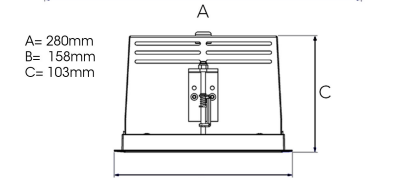

ORION II 2500, 930 (BBBL), MEDIUM, WHITE

- ✓ Discreet and clean-looking ceiling
- ✓ Swivel the light up to 30° in any direction
- ✓ Available in white, black and grey

TECHNICAL SPECIFICATION

Product Code	300-591-10
Colour	White
Control	On/off
CRI light colour	930 (BBBL)
Delivered lumen output lm	2 x 2350
Driver	Stand alone, included
EEL	E
Light distribution	Medium
Lightsouce	LED COB
Mains input voltage	220-240 V
Measurements A	280
Measurements B	158
Measurements C	103
Mounting	Recessed
Position	360°/30°
Lifetime	L80 B10, 50.000h
Protection	IP 20, class III
Sawing instructions x	272
Sawing instructions y	150
Start Time	Instant
System power W	2 x 18,8
Unit	mm
Weight	1,5

Spot	Medium	Flood	Wide Flood
16°	28°	40°	65°
m	m	m	m
1.0 0.28	1.0 0.50	1.0 0.73	1.0 1.28
2.0 0.56	2.0 1.00	2.0 1.46	2.0 2.56
3.0 0.83	3.0 1.51	3.0 2.18	3.0 3.84

272 x 150mm