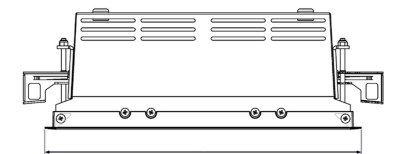

ORION II 2500, 930 (BBBL), MEDIUM, WHITE

- ✓ Discreet and clean-looking ceiling
- ✓ Swivel the light up to 30° in any direction
- ✓ Available in white, black and grey

TECHNICAL SPECIFICATION

Product Code	300-591-10
Colour	White
Control	On/off
CRI light colour	930 (BBBL)
Delivered lumen output lm	2 x 2350
Driver	Stand alone, included
EEL	E
Light distribution	Medium
Lightsouce	LED COB
Mains input voltage	220-240 V
Measurements A	280
Measurements B	158
Measurements C	103
Mounting	Recessed
Position	360°/30°
Lifetime	L80 B10, 50.000h
Protection	IP 20, class III
Sawing instructions x	272
Sawing instructions y	150
Start Time	Instant
System power W	2 x 18,8
Unit	mm
Weight	1,5

Spot	Medium	Flood	Wide Flood
16°	28°	40°	65°
m	m	m	m
1.0 0.28	1.0 0.50	1.0 0.73	1.0 1.28
2.0 0.56	2.0 1.00	2.0 1.46	2.0 2.56
3.0 0.83	3.0 1.51	3.0 2.18	3.0 3.84

272 x 150mm