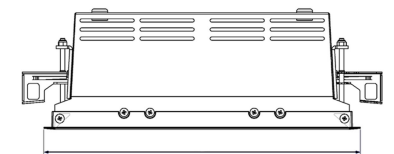

ORION I 2500, 930 (BBBL), MEDIUM, GREY

- ✓ Discreet and clean-looking ceiling
- ✓ Swivel the light up to 30° in any direction
- ✓ Available in white, black and grey

TECHNICAL SPECIFICATION

Product Code	300-561-30
Colour	Grey
Control	On/off
CRI light colour	930 (BBBL)
Delivered lumen output lm	2350
Driver	Stand alone, included
EEL	E
Light distribution	Medium
Lightsource	LED COB
Mains input voltage	220-240 V
Measurements A	165
Measurements B	158
Measurements C	103
Mounting	Recessed
Position	360°/30°
Lifetime	L80 B10, 50.000h
Protection	IP 20, class III
Sawing instructions x	157
Sawing instructions y	150
Start Time	Instant
System power W	18,8
Unit	mm
Weight	0,9

Spot	Medium	Flood	Wide Flood
16°	28°	40°	65°
m	m	m	m
1.0 0.28	1.0 0.50	1.0 0.73	1.0 1.28
2.0 0.56	2.0 1.00	2.0 1.46	2.0 2.56
3.0 0.83	3.0 1.51	3.0 2.18	3.0 3.84

272 x 150mm