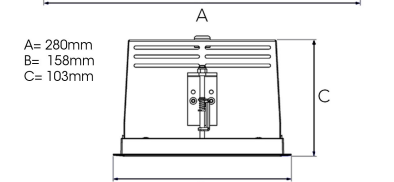

ORION I 2500, 930 (BBBL), MEDIUM, GREY

- ✓ Discreet and clean-looking ceiling
- ✓ Swivel the light up to 30° in any direction
- ✓ Available in white, black and grey

TECHNICAL SPECIFICATION

Product Code	300-561-30
Colour	Grey
Control	On/off
CRI light colour	930 (BBBL)
Delivered lumen output lm	2350
Driver	Stand alone, included
EEL	E
Light distribution	Medium
Lightsource	LED COB
Mains input voltage	220-240 V
Measurements A	165
Measurements B	158
Measurements C	103
Mounting	Recessed
Position	360°/30°
Lifetime	L80 B10, 50.000h
Protection	IP 20, class III
Sawing instructions x	157
Sawing instructions y	150
Start Time	Instant
System power W	18,8
Unit	mm
Weight	0,9

Spot	Medium	Flood	Wide Flood
16°	28°	40°	65°
m	m	m	m
1.0 0.28	1.0 0.50	1.0 0.73	1.0 1.28
2.0 0.56	2.0 1.00	2.0 1.46	2.0 2.56
3.0 0.83	3.0 1.51	3.0 2.18	3.0 3.84

272 x 150mm