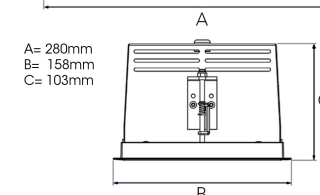

ORION I 2000, 930 (BBBL), MEDIUM, WHITE

ITAB

- ✓ Discreet and clean-looking ceiling
- ✓ Swivel the light up to 30° in any direction
- ✓ Available in white, black and grey

TECHNICAL SPECIFICATION

Product Code	300-513-10
Colour	White
Control	On/off
CRI light colour	930 (BBBL)
Delivered lumen output lm	1890
Driver	Stand alone, included
EEL	E
Light distribution	Medium
Lightsource	LED COB
Mains input voltage	220-240 V
Measurements A	165
Measurements B	158
Measurements C	103
Mounting	Recessed
Position	360°/30°
Lifetime	L80 B10, 50.000h
Protection	IP 20, class III
Sawing instructions x	157
Sawing instructions y	150
Start Time	Instant
System power W	17,5
Unit	mm
Weight	0,9

Spot	Medium	Flood	Wide Flood
16°	28°	40°	65°
m	m	m	m
1.0 0.28	1.0 0.50	1.0 0.73	1.0 1.28
2.0 0.56	2.0 1.00	2.0 1.46	2.0 2.56
3.0 0.83	3.0 1.51	3.0 2.18	3.0 3.84

272 x 150mm