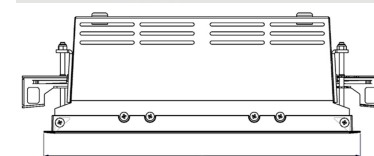

ORION I 2000, 930 (BBBL), MEDIUM, WHITE

ITAB

- ✓ Discreet and clean-looking ceiling
- ✓ Swivel the light up to 30° in any direction
- ✓ Available in white, black and grey

TECHNICAL SPECIFICATION

Product Code	300-513-10
Colour	White
Control	On/off
CRI light colour	930 (BBBL)
Delivered lumen output lm	1890
Driver	Stand alone, included
EEL	E
Light distribution	Medium
Lightsource	LED COB
Mains input voltage	220-240 V
Measurements A	165
Measurements B	158
Measurements C	103
Mounting	Recessed
Position	360°/30°
Lifetime	L80 B10, 50.000h
Protection	IP 20, class III
Sawing instructions x	157
Sawing instructions y	150
Start Time	Instant
System power W	17,5
Unit	mm
Weight	0,9

Spot	Medium	Flood	Wide Flood
16°	28°	40°	65°
m	m	m	m
1.0 0.28	1.0 0.50	1.0 0.73	1.0 1.28
2.0 0.56	2.0 1.00	2.0 1.46	2.0 2.56
3.0 0.83	3.0 1.51	3.0 2.18	3.0 3.84

272 x 150mm