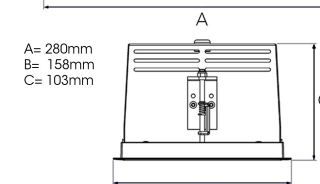

ORION II 2000, 930 (BBBL), FLOOD, GREY

ITAB

- ✓ Discreet and clean-looking ceiling
- ✓ Swivel the light up to 30° in any direction
- ✓ Available in white, black and grey

TECHNICAL SPECIFICATION

Product Code	300-532-30
Colour	Grey
Control	On/off
CRI light colour	930 (BBBL)
Delivered lumen output lm	2 x 1890
Driver	Stand alone, included
EEL	E
Light distribution	Flood
Lightsource	LED COB
Mains input voltage	220-240 V
Measurements A	280
Measurements B	158
Measurements C	103
Mounting	Recessed
Position	360°/30°
Lifetime	L80 B10, 50.000h
Protection	IP 20, class III
Sawing instructions x	272
Sawing instructions y	150
Start Time	Instant
System power W	2 x 17,5
Unit	mm
Weight	1,5

Spot	Medium	Flood	Wide Flood
16°	28°	40°	65°
m	m	m	m
1.0 0.28	1.0 0.50	1.0 0.73	1.0 1.28
2.0 0.56	2.0 1.00	2.0 1.46	2.0 2.56
3.0 0.83	3.0 1.51	3.0 2.18	3.0 3.84

272 x 150mm