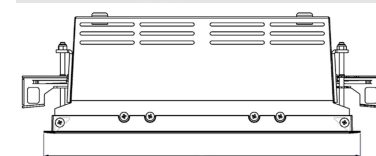

ORION II 2000, 930 (BBBL), FLOOD, GREY

ITAB

- ✓ Discreet and clean-looking ceiling
- ✓ Swivel the light up to 30° in any direction
- ✓ Available in white, black and grey

TECHNICAL SPECIFICATION

Product Code	300-532-30
Colour	Grey
Control	On/off
CRI light colour	930 (BBBL)
Delivered lumen output lm	2 x 1890
Driver	Stand alone, included
EEL	E
Light distribution	Flood
Lightsource	LED COB
Mains input voltage	220-240 V
Measurements A	280
Measurements B	158
Measurements C	103
Mounting	Recessed
Position	360°/30°
Lifetime	L80 B10, 50.000h
Protection	IP 20, class III
Sawing instructions x	272
Sawing instructions y	150
Start Time	Instant
System power W	2 x 17,5
Unit	mm
Weight	1,5

Spot	Medium	Flood	Wide Flood
16°	28°	40°	65°
m	m	m	m
1.0 0.28	1.0 0.50	1.0 0.73	1.0 1.28
2.0 0.56	2.0 1.00	2.0 1.46	2.0 2.56
3.0 0.83	3.0 1.51	3.0 2.18	3.0 3.84

272 x 150mm