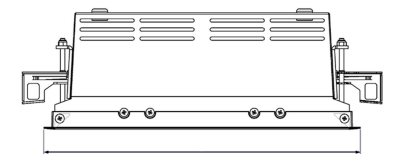

# ORION II 1500, 930 (BBBL), FLOOD, GREY

- ✓ Discreet and clean-looking ceiling
- ✓ Swivel the light up to 30° in any direction
- ✓ Available in white, black and grey

## TECHNICAL SPECIFICATION

Product Code	300-523-30
Colour	Grey
Control	On/off
CRI light colour	930 (BBBL)
Delivered lumen output lm	2 x 1380
Driver	Stand alone, included
EEL	E
Light distribution	Flood
Lightsouce	LED COB
Mains input voltage	220-240 V
Measurements A	280
Measurements B	158
Measurements C	103
Mounting	Recessed
Position	360°/30°
Lifetime	L80 B10, 50.000h
Protection	IP 20, class III
Sawing instructions x	272
Sawing instructions y	150
Start Time	Instant
System power W	2 x 12,2
Unit	mm
Weight	1,5

Spot	Medium	Flood	Wide Flood
16°	28°	40°	65°
m	o	m	o
1.0	0.28	1.0	0.73
2.0	0.56	2.0	1.46
3.0	0.83	3.0	2.18
1.0	0.50	1.0	1.28
2.0	1.00	2.0	2.56
3.0	1.51	3.0	3.84

272 x 150mm