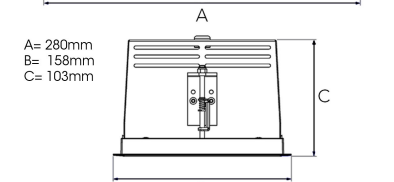

# ORION II 1500, 930 (BBBL), FLOOD, GREY

- ✓ Discreet and clean-looking ceiling
- ✓ Swivel the light up to 30° in any direction
- ✓ Available in white, black and grey

## TECHNICAL SPECIFICATION

Product Code	300-523-30
Colour	Grey
Control	On/off
CRI light colour	930 (BBBL)
Delivered lumen output lm	2 x 1380
Driver	Stand alone, included
EEL	E
Light distribution	Flood
Lightsouce	LED COB
Mains input voltage	220-240 V
Measurements A	280
Measurements B	158
Measurements C	103
Mounting	Recessed
Position	360°/30°
Lifetime	L80 B10, 50.000h
Protection	IP 20, class III
Sawing instructions x	272
Sawing instructions y	150
Start Time	Instant
System power W	2 x 12,2
Unit	mm
Weight	1,5

Spot	Medium	Flood	Wide Flood
16°	28°	40°	65°
m	o	m	o
1.0	0.28	1.0	0.73
2.0	0.56	2.0	1.46
3.0	0.83	3.0	2.18
1.0	0.50	1.0	1.28
2.0	1.00	2.0	2.56
3.0	1.51	3.0	3.84

272 x 150mm