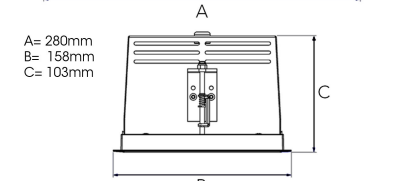

ORION II 1500, 930 (BBBL), FLOOD, BLACK

- ✓ Discreet and clean-looking ceiling
- ✓ Swivel the light up to 30° in any direction
- ✓ Available in white, black and grey

TECHNICAL SPECIFICATION

Product Code	300-523-20
Colour	Black
Control	On/off
CRI light colour	930 (BBBL)
Delivered lumen output lm	2 x 1380
Driver	Stand alone, included
EEL	E
Light distribution	Flood
Lightsource	LED COB
Mains input voltage	220-240 V
Measurements A	280
Measurements B	158
Measurements C	103
Mounting	Recessed
Position	360°/30°
Lifetime	L80 B10, 50.000h
Protection	IP 20, class III
Sawing instructions x	272
Sawing instructions y	150
Start Time	Instant
System power W	2 x 12,2
Unit	mm
Weight	1,5

Spot	Medium	Flood	Wide Flood
16°	28°	40°	65°
m	m	m	m
1.0 0.28	1.0 0.50	1.0 0.73	1.0 1.28
2.0 0.56	2.0 1.00	2.0 1.46	2.0 2.56
3.0 0.83	3.0 1.51	3.0 2.18	3.0 3.84

272 x 150mm