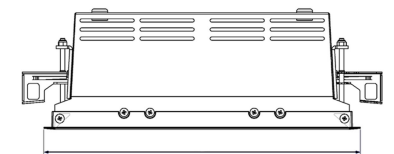

ORION II 1500, 930 (BBBL), FLOOD, BLACK

- ✓ Discreet and clean-looking ceiling
- ✓ Swivel the light up to 30° in any direction
- ✓ Available in white, black and grey

TECHNICAL SPECIFICATION

Product Code	300-523-20
Colour	Black
Control	On/off
CRI light colour	930 (BBBL)
Delivered lumen output lm	2 x 1380
Driver	Stand alone, included
EEL	E
Light distribution	Flood
Lightsource	LED COB
Mains input voltage	220-240 V
Measurements A	280
Measurements B	158
Measurements C	103
Mounting	Recessed
Position	360°/30°
Lifetime	L80 B10, 50.000h
Protection	IP 20, class III
Sawing instructions x	272
Sawing instructions y	150
Start Time	Instant
System power W	2 x 12,2
Unit	mm
Weight	1,5

Spot	Medium	Flood	Wide Flood
16°	28°	40°	65°
m	m	m	m
1.0 0.28	1.0 0.50	1.0 0.73	1.0 1.28
2.0 0.56	2.0 1.00	2.0 1.46	2.0 2.56
3.0 0.83	3.0 1.51	3.0 2.18	3.0 3.84

272 x 150mm