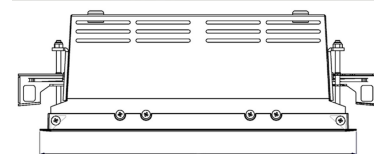

ORION II 1500, 930, FRAME, FLOOD, LRF, WHITE

ITAB

- ✓ Discreet and clean-looking ceiling
- ✓ Swivel the light up to 30° in any direction
- ✓ Available in white, black and grey

TECHNICAL SPECIFICATION

Product Code	300-523-10
Colour	White
Control	On/off
CRI light colour	930 (BBBL)
Delivered lumen output lm	2 x 1380
Driver	Stand alone, included
EEL	E
Light distribution	Flood
Lightsource	LED COB
Mains input voltage	220-240V
Measurements A	280
Measurements B	158
Measurements C	103
Mounting	Recessed
Position	360°/30°
Lifetime	L80 B10 50.000h
Protection	IP 20, class III
Sawing instructions unit	mm
Sawing instructions x	272
Sawing instructions y	150
Start Time	Instant
System power W	2 x 12,2
Unit	mm
Weight	1,5

A= 280mm
B= 158mm
C= 103mm

Spot	Medium	Flood	Wide Flood
16°	28°	40°	65°
m	o	m	o
1.0	0.28	1.0	0.73
2.0	0.56	2.0	1.46
3.0	0.83	3.0	2.18
1.0	0.50	1.0	1.28
2.0	1.00	2.0	2.56
3.0	1.51	3.0	3.84

272 x 150mm