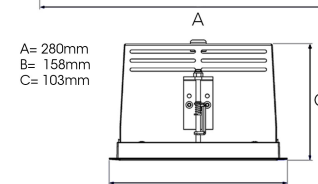

ORION II 1500, 930, FRAME, FLOOD, LRF, WHITE

ITAB

- ✓ Discreet and clean-looking ceiling
- ✓ Swivel the light up to 30° in any direction
- ✓ Available in white, black and grey

TECHNICAL SPECIFICATION

Product Code	300-523-10
Colour	White
Control	On/off
CRI light colour	930 (BBBL)
Delivered lumen output lm	2 x 1380
Driver	Stand alone, included
EEL	E
Light distribution	Flood
Lightsource	LED COB
Mains input voltage	220-240V
Measurements A	280
Measurements B	158
Measurements C	103
Mounting	Recessed
Position	360°/30°
Lifetime	L80 B10 50.000h
Protection	IP 20, class III
Sawing instructions unit	mm
Sawing instructions x	272
Sawing instructions y	150
Start Time	Instant
System power W	2 x 12,2
Unit	mm
Weight	1,5

A= 280mm
B= 158mm
C= 103mm

Spot	Medium	Flood	Wide Flood
16°	28°	40°	65°
m	o	m	o
1.0	0.28	1.0	0.73
2.0	0.56	2.0	1.46
3.0	0.83	3.0	2.18
1.0	0.50	1.0	1.28
2.0	1.00	2.0	2.56
3.0	1.51	3.0	3.84

272 x 150mm