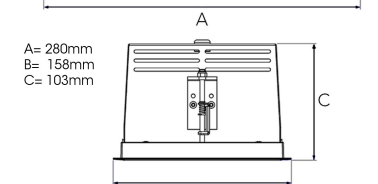

ORION I 2000, 930 (BBBL), FLOOD, WHITE

ITAB

- ✓ Discreet and clean-looking ceiling
- ✓ Swivel the light up to 30° in any direction
- ✓ Available in white, black and grey

TECHNICAL SPECIFICATION

Product Code	300-514-10
Colour	White
Control	On/off
CRI light colour	930 (BBBL)
Delivered lumen output lm	1890
Driver	Stand alone, included
EEL	E
Light distribution	Flood
Lightsouce	LED COB
Mains input voltage	220-240 V
Measurements A	165
Measurements B	158
Measurements C	103
Mounting	Recessed
Position	360°/30°
Lifetime	L80 B10, 50.000h
Protection	IP 20, class III
Sawing instructions x	157
Sawing instructions y	150
Start Time	Instant
System power W	17,5
Unit	mm
Weight	0,9

Spot	Medium	Flood	Wide Flood
16°	28°	40°	65°
m	m	m	m
1.0 0.28	1.0 0.50	1.0 0.73	1.0 1.28
2.0 0.56	2.0 1.00	2.0 1.46	2.0 2.56
3.0 0.83	3.0 1.51	3.0 2.18	3.0 3.84

272 x 150mm