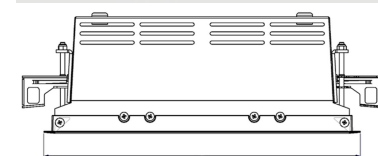

ORION I 2000, 930 (BBBL), FLOOD, WHITE

ITAB

- ✓ Discreet and clean-looking ceiling
- ✓ Swivel the light up to 30° in any direction
- ✓ Available in white, black and grey

TECHNICAL SPECIFICATION

Product Code	300-514-10
Colour	White
Control	On/off
CRI light colour	930 (BBBL)
Delivered lumen output lm	1890
Driver	Stand alone, included
EEL	E
Light distribution	Flood
Lightsouce	LED COB
Mains input voltage	220-240 V
Measurements A	165
Measurements B	158
Measurements C	103
Mounting	Recessed
Position	360°/30°
Lifetime	L80 B10, 50.000h
Protection	IP 20, class III
Sawing instructions x	157
Sawing instructions y	150
Start Time	Instant
System power W	17,5
Unit	mm
Weight	0,9

Spot	Medium	Flood	Wide Flood
16°	28°	40°	65°
m	m	m	m
1.0 0.28	1.0 0.50	1.0 0.73	1.0 1.28
2.0 0.56	2.0 1.00	2.0 1.46	2.0 2.56
3.0 0.83	3.0 1.51	3.0 2.18	3.0 3.84

272 x 150mm