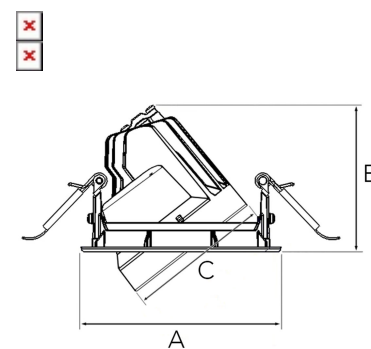

## TECHNICAL SPECIFICATION

|                              |                       |
|------------------------------|-----------------------|
| Product Code                 | 315-563-20            |
| Colour                       | Black                 |
| Control                      | On/off                |
| CRI light colour             | 930                   |
| Delivered lumen output lm    | 2468                  |
| Driver                       | Stand alone, included |
| EEL                          | E                     |
| Light distribution           | Wide flood            |
| Lightsource                  | LED COB               |
| Mains input voltage          | 220-240 V             |
| Measurements A               | 120                   |
| Measurements B               | 88                    |
| Measurements C               | 85                    |
| Mounting                     | Recessed              |
| Position                     | 360°/40°              |
| Lifetime                     | L80 B10, 50.000h      |
| Protection                   | IP 20, class III      |
| Sawing instructions diameter | 112                   |
| Start Time                   | Instant               |
| System power W               | 18,4                  |
| Unit                         | mm                    |
| Weight                       | 0.45                  |

A= 120mm B= 88mm C= 85mm

| Spot | Medium |      | Flood |      | Wide Flood |      |       |
|------|--------|------|-------|------|------------|------|-------|
|      | 16°    | 28°  | 40°   | 65°  |            |      |       |
| m    | φ      | m    | φ     | m    | φ          | m    | φ     |
| 1.0  | 0.28   | 0.50 | 0.73  | 1.28 | 1.28       | 2.56 | 3.84  |
| 2.0  | 0.56   | 1.00 | 1.46  | 2.56 | 2.56       | 5.12 | 7.68  |
| 3.0  | 0.83   | 1.51 | 2.18  | 3.84 | 3.84       | 7.68 | 11.52 |

112mm