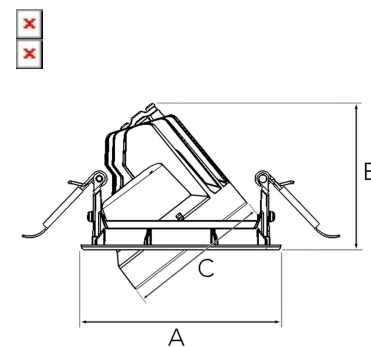

TECHNICAL SPECIFICATION

Product Code	315-563-10
Colour	White
Control	On/off
CRI light colour	930
Delivered lumen output lm	2468
Driver	Stand alone, included
EEL	E
Light distribution	Wide flood
Lightsource	LED COB
Mains input voltage	220-240 V
Measurements A	120
Measurements B	88
Measurements C	85
Mounting	Recessed
Position	360°/40°
Lifetime	L80 B10, 50.000h
Protection	IP 20, class III
Sawing instructions diameter	112
Start Time	Instant
System power W	18,4
Unit	mm
Weight	0.45

A= 120mm B= 88mm C= 85mm

Spot	Medium		Flood		Wide Flood		
	16°	28°	40°	65°			
m	φ	m	φ	m	φ	m	φ
1.0	0.28	1.0	0.50	1.0	0.73	1.0	1.28
2.0	0.56	2.0	1.00	2.0	1.46	2.0	2.56
3.0	0.83	3.0	1.51	3.0	2.18	3.0	3.84

112mm