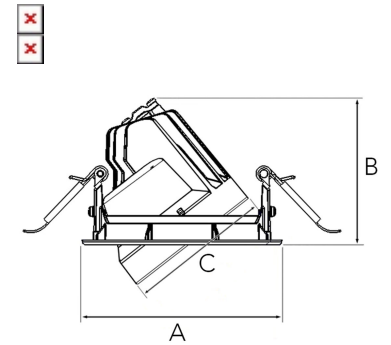

# MOON MINI 2000, 930 (BBBL), WIDE FLOOD, GREY

ITAB

- ✓ Discreet and clean-looking ceiling
- ✓ Available in various sizes and lumen packages
- ✓ Tool-free installation
- ✓ Available in white, black and grey
- ✓ Tiltable and rotating

## TECHNICAL SPECIFICATION

Product Code	315-513-30
Colour	Grey
Control	On/off
CRI light colour	930 (BBBL)
Delivered lumen output lm	1689
Driver	Stand alone, included
EEL	E
Light distribution	Wide flood
Lightsource	LED COB
Mains input voltage	220-240 V
Measurements A	120
Measurements B	88
Measurements C	85
Mounting	Recessed
Position	360°/40°
Lifetime	L80 B10, 50.000h
Protection	IP 20, class III
Sawing instructions diameter	112
Start Time	Instant
System power W	12,5
Unit	mm
Weight	0.45

A= 120mm B= 88mm C= 85mm

Spot	Medium	Flood	Wide Flood
16°	28°	40°	65°
m	o	m	o
1.0	0.28	1.0	0.50
2.0	0.56	2.0	1.00
3.0	0.83	3.0	1.51
1.0	0.73	1.0	1.28
2.0	1.46	2.0	2.56
3.0	2.18	3.0	3.84

112mm