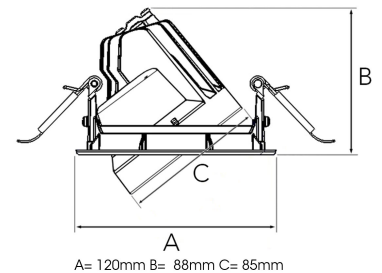

TECHNICAL SPECIFICATION

Product Code	315-503-30
Colour	Grey
Control	On/off
CRI light colour	930 (BBBL)
Delivered lumen output lm	1400
Driver	Stand alone, included
EEL	E
Light distribution	Wide flood
Lightsource	LED COB
Mains input voltage	220-240 V
Measurements A	120
Measurements B	88
Measurements C	85
Mounting	Recessed
Position	360°/40°
Lifetime	L80 B10, 50.000h
Protection	IP 20, class III
Sawing instructions diameter	112
Start Time	Instant
System power W	12,2
Unit	mm
Weight	0.45

A= 120mm B= 88mm C= 85mm

Spot	Medium		Flood		Wide Flood		
	16°	28°	40°	65°			
m	ø	m	ø	m	ø	m	ø
1.0	0.28	1.0	0.50	1.0	0.73	1.0	1.28
2.0	0.56	2.0	1.00	2.0	1.46	2.0	2.56
3.0	0.83	3.0	1.51	3.0	2.18	3.0	3.84

112mm