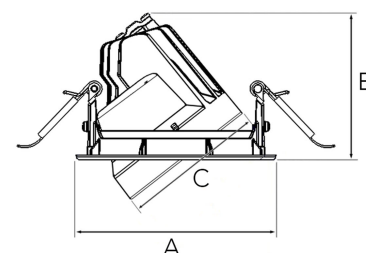

TECHNICAL SPECIFICATION

Product Code	315-503-20
Colour	Black
Control	On/off
CRI light colour	930 (BBBL)
Delivered lumen output lm	1400
Driver	Stand alone, included
EEL	E
Light distribution	Wide flood
Lightsource	LED COB
Mains input voltage	220-240 V
Measurements A	120
Measurements B	88
Measurements C	85
Mounting	Recessed
Position	360°/40°
Lifetime	L80 B10, 50.000h
Protection	IP 20, class III
Sawing instructions diameter	112
Start Time	Instant
System power W	12,2
Unit	mm
Weight	0.45

A= 120mm B= 88mm C= 85mm

Spot	Medium		Flood		Wide Flood		
	16°	28°	40°	65°			
m	ø	m	ø	m	ø	m	ø
1.0	0.28	1.0	0.50	1.0	0.73	1.0	1.28
2.0	0.56	2.0	1.00	2.0	1.46	2.0	2.56
3.0	0.83	3.0	1.51	3.0	2.18	3.0	3.84

112mm