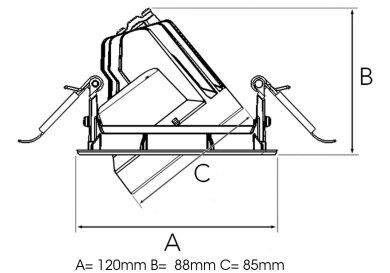

MOON MINI 2500, 930 (BBBL), SPOT, WHITE

- ✓ Discreet and clean-looking ceiling
- ✓ Available in various sizes and lumen packages
- ✓ Tool-free installation
- ✓ Available in white, black and grey
- ✓ Tiltable and rotating

TECHNICAL SPECIFICATION

Product Code	315-560-10
Colour	White
Control	On/off
CRI light colour	930 (BBBL)
Delivered lumen output lm	2350
Driver	Stand alone, included
EEL	E
Light distribution	Spot
Lightsource	LED COB
Mains input voltage	220-240 V
Measurements A	120
Measurements B	88
Measurements C	85
Mounting	Recessed
Position	360°/40°
Lifetime	L80 B10, 50.000h
Protection	IP 20, class III
Sawing instructions diameter	112
Start Time	Instant
System power W	18,8
Unit	mm
Weight	0.45

A= 120mm B= 88mm C= 85mm

Spot	Medium		Flood		Wide Flood		
	16°	28°	40°	65°			
m	φ	m	φ	m	φ	m	φ
1.0	0.28	1.0	0.50	1.0	0.73	1.0	1.28
2.0	0.56	2.0	1.00	2.0	1.46	2.0	2.56
3.0	0.83	3.0	1.51	3.0	2.18	3.0	3.84

112mm