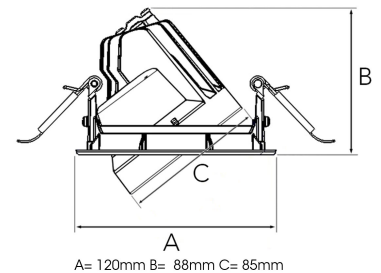

MOON MINI 2000, 930 (BBBL), SPOT, GREY

- ✓ Discreet and clean-looking ceiling
- ✓ Available in various sizes and lumen packages
- ✓ Tool-free installation
- ✓ Available in white, black and grey
- ✓ Tiltable and rotating

TECHNICAL SPECIFICATION

Product Code	315-510-30
Colour	Grey
Control	On/off
CRI light colour	930 (BBBL)
Delivered lumen output lm	1890
Driver	Stand alone, included
EEL	E
Light distribution	Spot
Lightsource	LED COB
Mains input voltage	220-240 V
Measurements A	120
Measurements B	88
Measurements C	85
Mounting	Recessed
Position	360°/40°
Lifetime	L80 B10, 50.000h
Protection	IP 20, class III
Sawing instructions diameter	112
Start Time	Instant
System power W	17,5
Unit	mm
Weight	0.45

A= 120mm B= 88mm C= 85mm

Spot	Medium		Flood		Wide Flood		
	16°	28°	40°	65°			
m	ø	m	ø	m	ø	m	
1.0	0.28	1.0	0.50	1.0	0.73	1.0	1.28
2.0	0.56	2.0	1.00	2.0	1.46	2.0	2.56
3.0	0.83	3.0	1.51	3.0	2.18	3.0	3.84

112mm